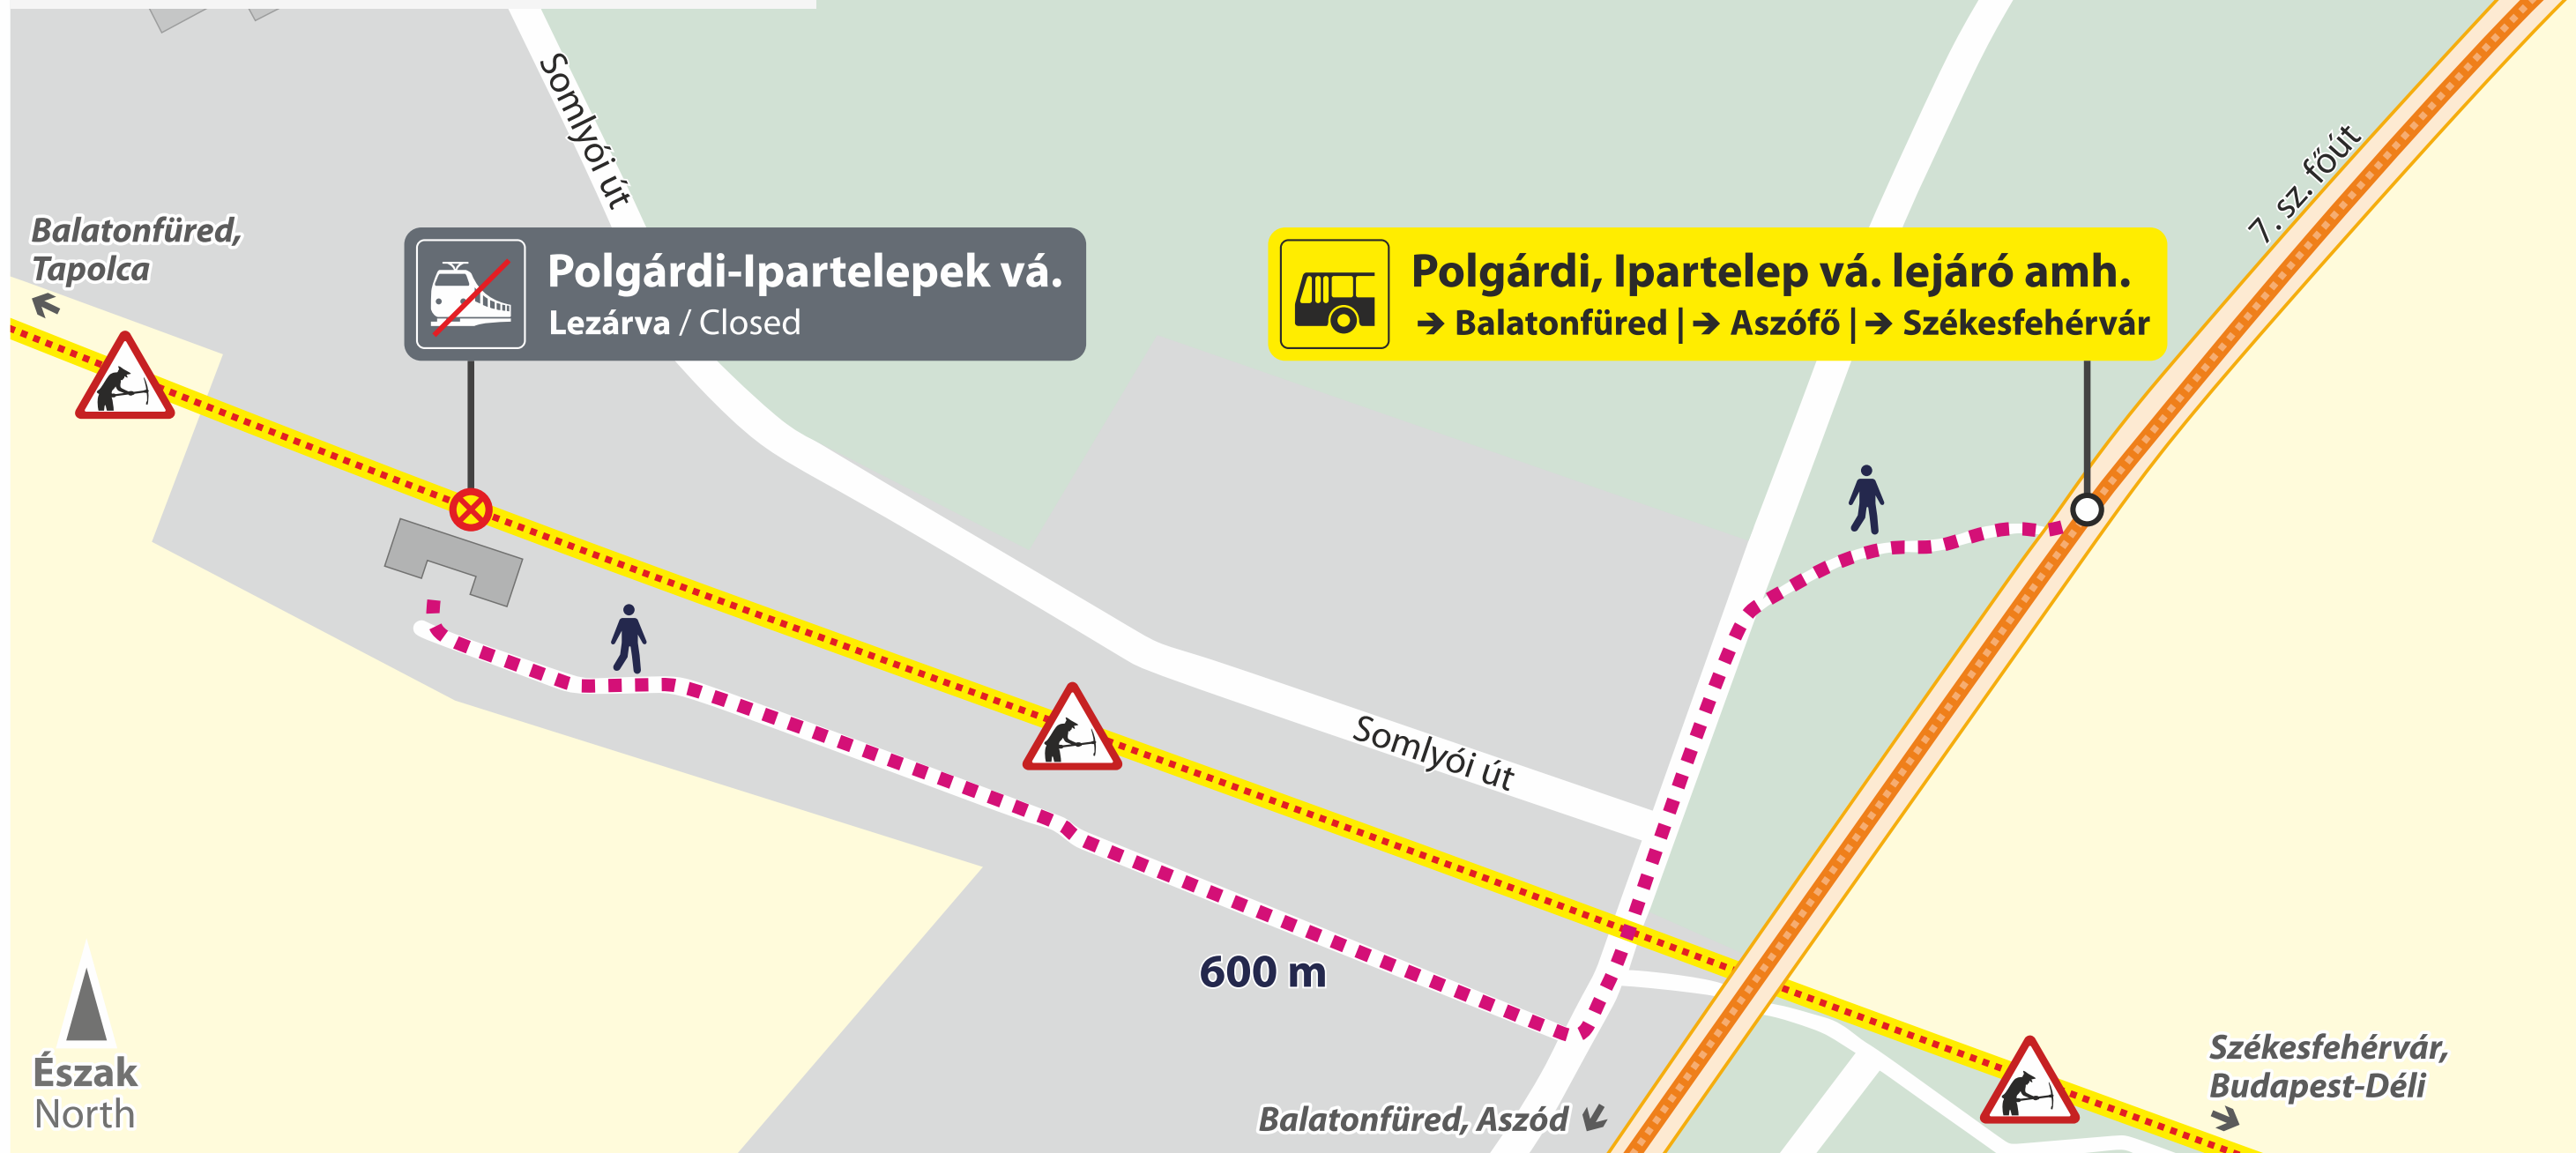

Train replacement buses serve the section between Lepsény and Balatonfüred instead of trains. Between Budapest-Déli, Székesfehérvár and Lepsény InterCity trains are available on the southern shore of Lake Balaton.

Stop of train replacement bus

Jelmagyarázat / Legend

Lezárt vasútvonal
Closed railway line

Személyvonatpótló autóbusz
Passenger train replacement bus
(Székesfehérvár – Balatonfüred [– Aszófő])

Gyalogos útvonal
Walking route